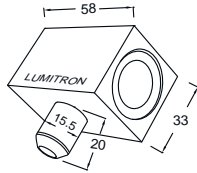

ITWL - 48

- Die cast aluminium body, IP65
- Input Voltage: 220VAC
- Power LED 1W 350mA
- IP65

ITWL - 68

- Die cast aluminium body
- Input Voltage: 220VAC
- Power LED 1W 350mA
- IP65

ITWL - 77

- Die cast aluminium body
- Input Voltage: 220VAC
- Power LED 3x1W
- IP54

ITWL - 78

- Die cast aluminium body
- Input Voltage: 220VAC
- Power LED 2x1W
- IP54