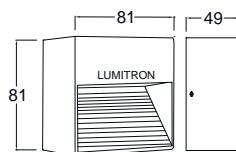

ITWL - 48

- Die cast aluminium body, IP65
- Input Voltage: 220VAC
- Power LED 1W 350mA
- IP65

ITWL - 68

- Die cast aluminium body
- Input Voltage: 220VAC
- Power LED 1W 350mA
- IP65

ITWL - 77

- Die cast aluminium body
- Input Voltage: 220VAC
- Power LED 3x1W
- IP54

ITWL - 78

- Die cast aluminium body
- Input Voltage: 220VAC
- Power LED 2x1W
- IP54