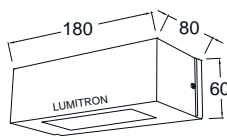

ITWL - 48

- Die cast aluminium body, IP65
- Input Voltage: 220VAC
- Power LED 1W 350mA
- IP65

ITWL - 68

- Die cast aluminium body
- Input Voltage: 220VAC
- Power LED 1W 350mA
- IP65

ITWL - 77

- Die cast aluminium body
- Input Voltage: 220VAC
- Power LED 3x1W
- IP54

ITWL - 78

- Die cast aluminium body
- Input Voltage: 220VAC
- Power LED 2x1W
- IP54